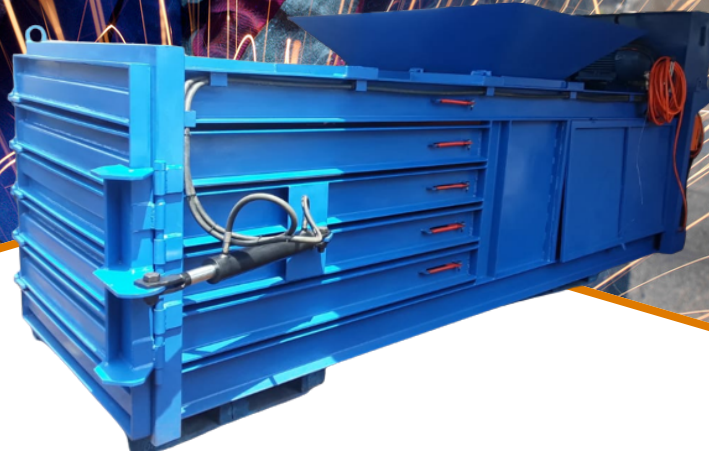

**R80 000**

Upgraded

**H8**

100KG Plastics, Cans & PET  
150KG Boxes

**R79 000**

Standard

**R85 400**

Upgraded