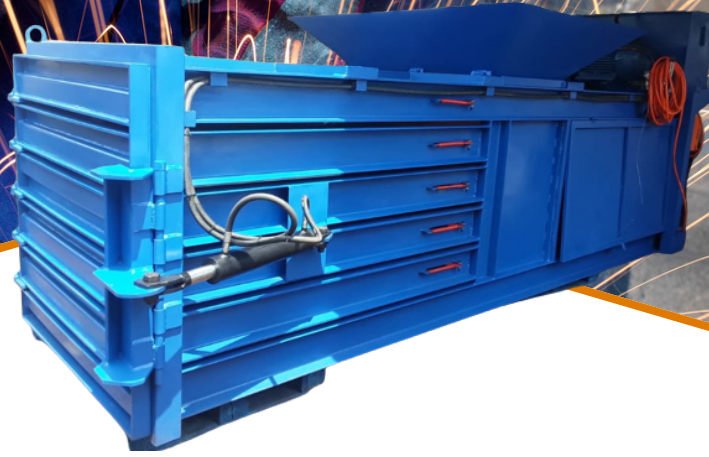

H10

200KG Plastics, Cans & PET
300KG Boxes

R84 000

Standard

R119 000

Upgraded

H15

250KG Plastics, Cans & PET
350KG Boxes

R138 900

Upgraded